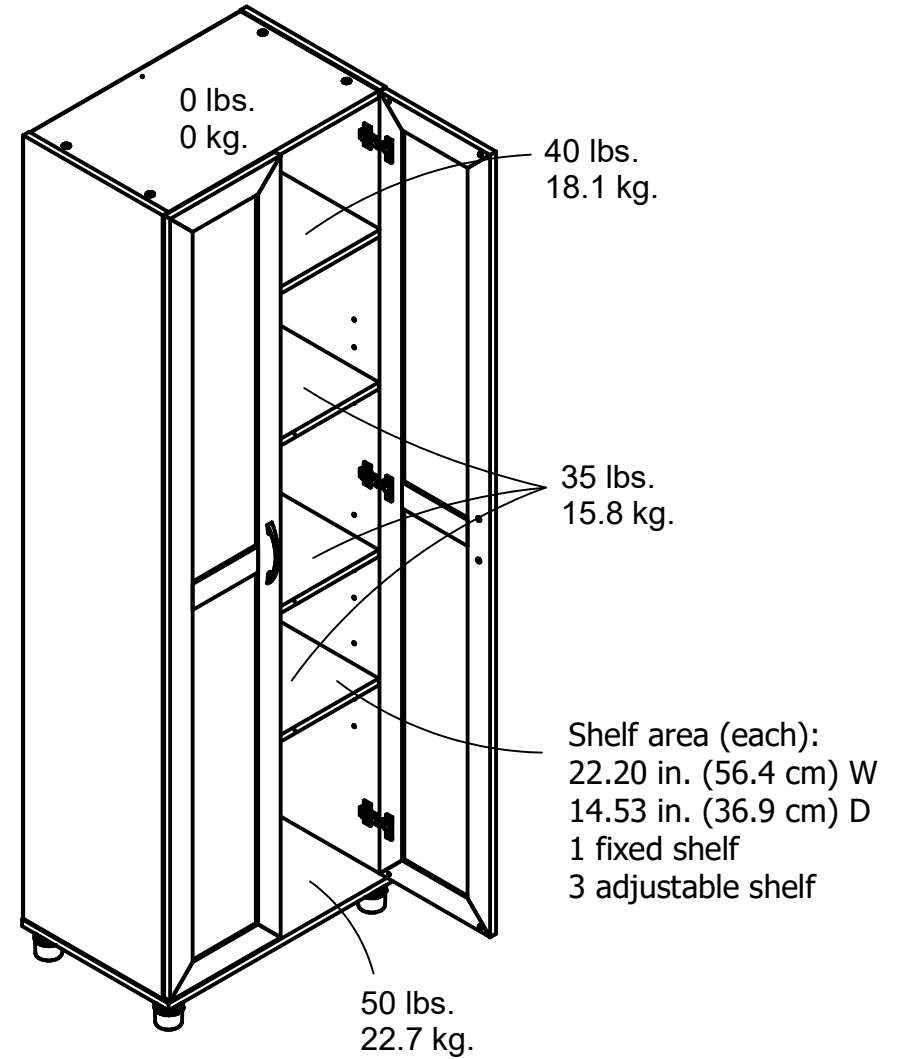

6964

Wood Breakdown: 95%  
Total storage: 12.84 cubic feet

Overall Product Size:  
23.70"W x 15.39"D x 74.29"H  
60.2cm W x 39.1cm D x 188.7cm H

Maximum Weight Capacities  
Unit Weight: 101 lbs. (45.81 kg)