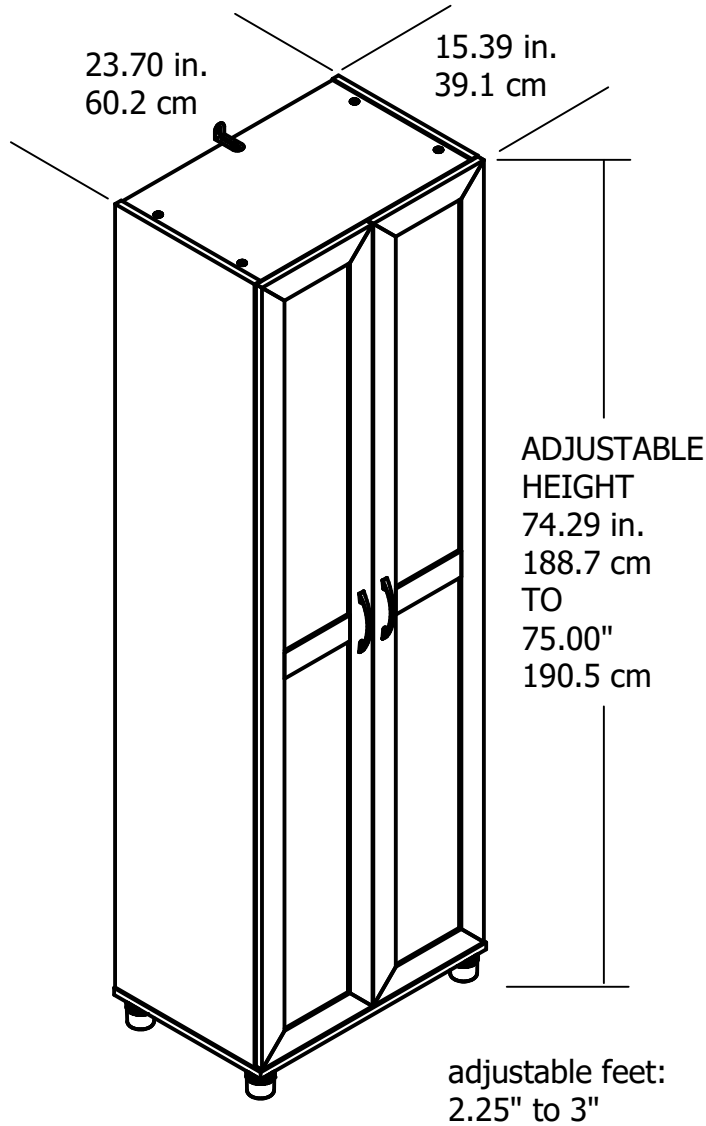

6964

Wood Breakdown: 95%  
Total storage: 12.84 cubic feet

Overall Product Size:  
23.70"W x 15.39"D x 74.29"H  
60.2cm W x 39.1cm D x 188.7cm H

Maximum Weight Capacities  
Unit Weight: 101 lbs. (45.81 kg)